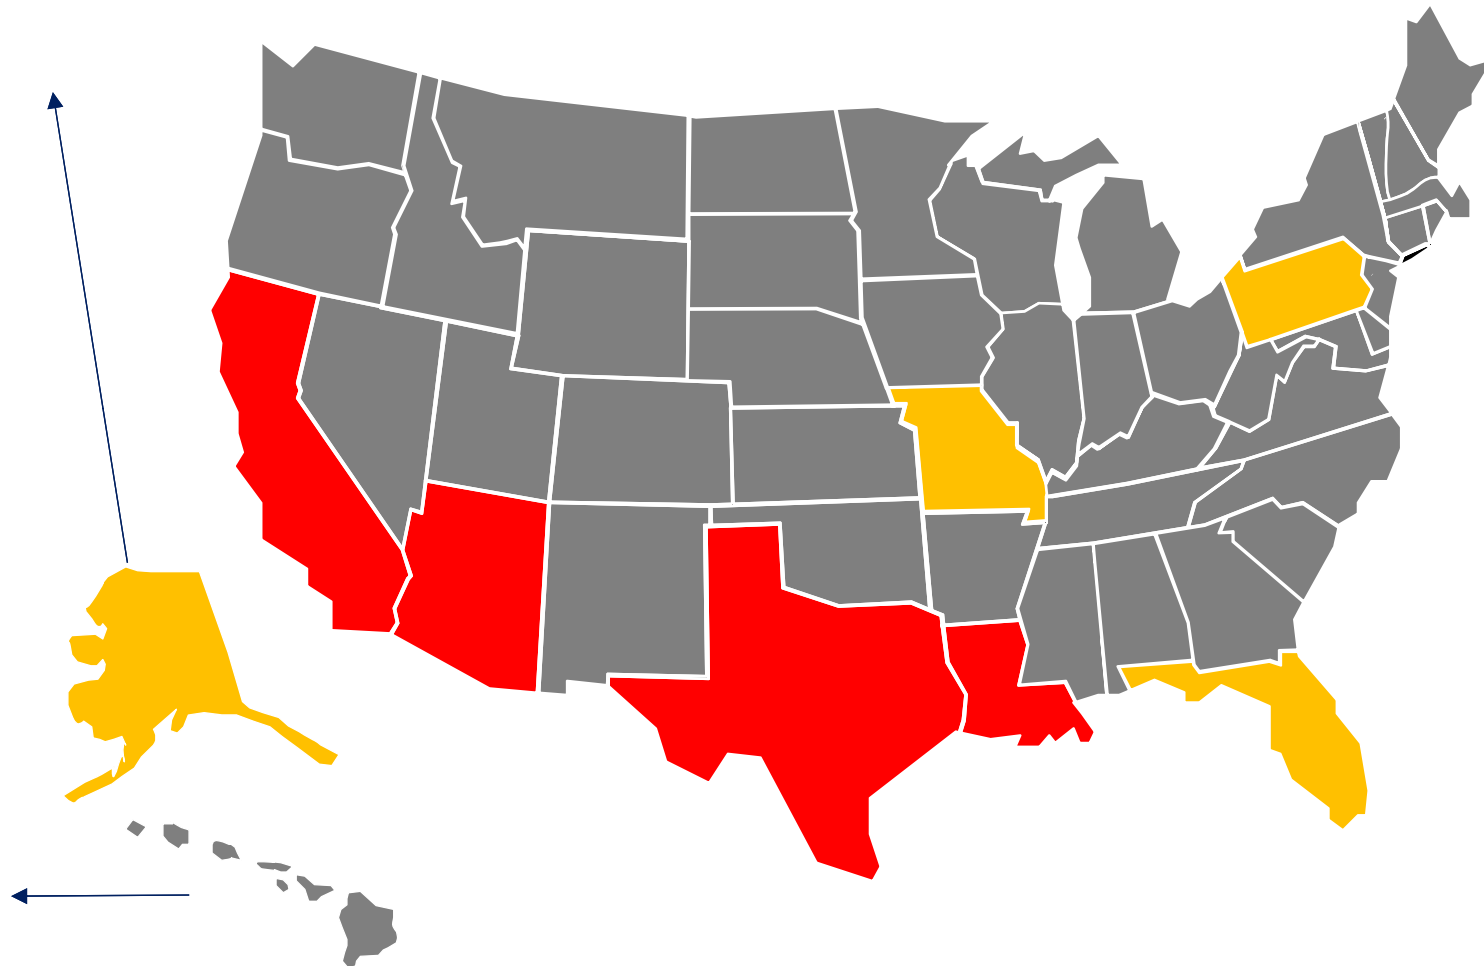

Fatal Helicopter Accidents by State

Six-Year Totals

In **RED** – States with 6 or more total fatal helicopter accidents (2008 to 2013)

In **ORANGE** – States with 5 total fatal helicopter accidents (2008 to 2013)